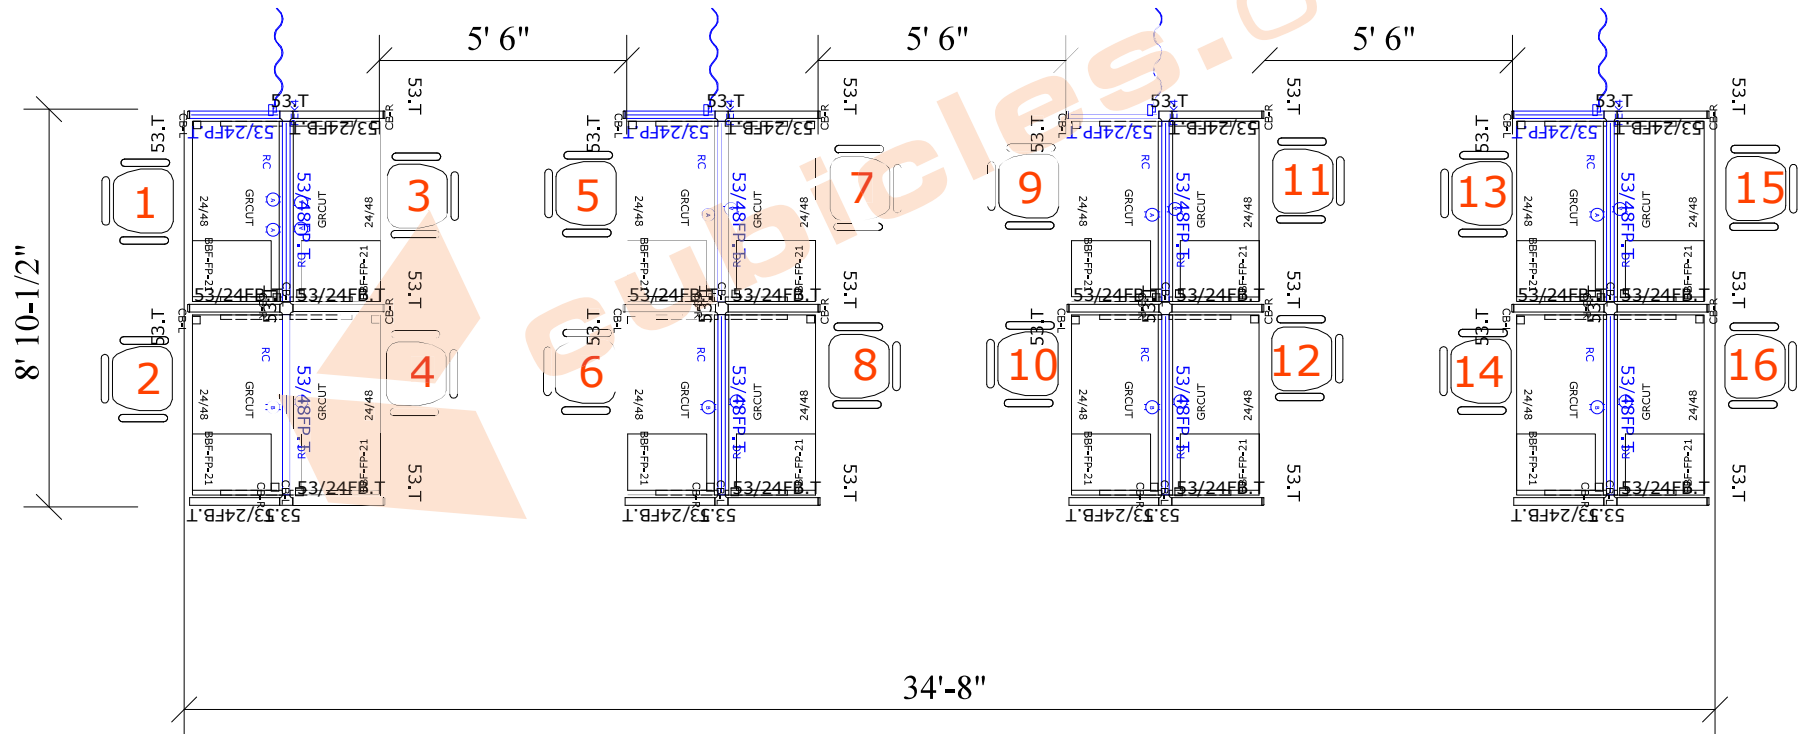

2D PROPOSED FURNITURE LAYOUT

O2™ Series Corporate Office Furniture | Grade 2 | Thin Base

[16] 2'x4'x53"H Powered Stations w/
[1] Box Box File Pedestal / Ea

[16] GOGO Task Chairs

- NON-POWERED COMPONENTS
- POWERED ELEMENTS